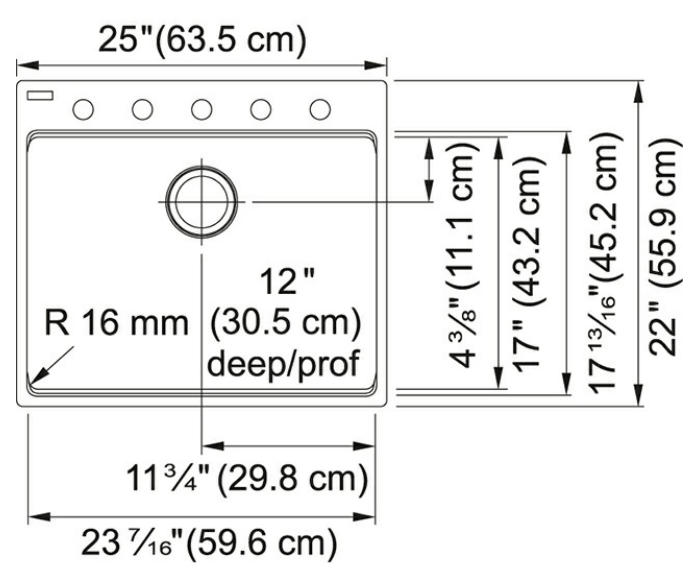

Product Picture

Technical Drawing

Product Dimensions

Length overall	25"
Width overall	22"
Length of large bowl	23 7/16"
Width of large bowl	17"
Depth of large bowl	12"
Minimum Cabinet Size	27"

General Information

Type of Material	Granite
Number of Bowls	1
Faucet Hole	1-5 predrilled
Cut-Out Template	Yes

Article Numbers

FUN#	114.0637.876
US Part Number	MAG61023OYS