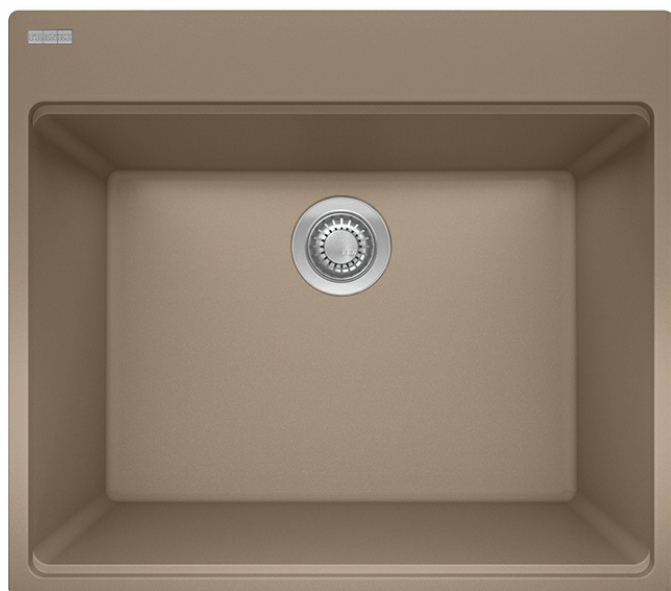

Maris MAG61023OYS Granite Oyster

Bring the beauty of Franke granite to the laundry room with Maris. Durable, scratch-and-stain resistant, this granite sink is also bacteria resistant thanks to the Sanitized® treatment. Available in six colors that enhance most any design style.

FEATURES

- Generous 12" deep bowl provides ample space for laundry and other household tasks
- Accessory rail system supports optional accessories and turns the sink into a functional workstation
- Scratch resistant, fade resistant and impact resistant to retain its new appearance for years
- Sanitized® function reduces bacteria and microbe growth.
- Can be installed as an undermount or a drop in sink

Product Picture

Technical Drawing

Product Dimensions

Length overall	25"
Width overall	22"
Length of large bowl	23 7/16"
Width of large bowl	17"
Depth of large bowl	12"
Minimum Cabinet Size	27"

General Information

Type of Material	Granite
Number of Bowls	1
Faucet Hole	1-5 predrilled
Cut-Out Template	Yes

Article Numbers

FUN#	114.0637.876
US Part Number	MAG61023OYS